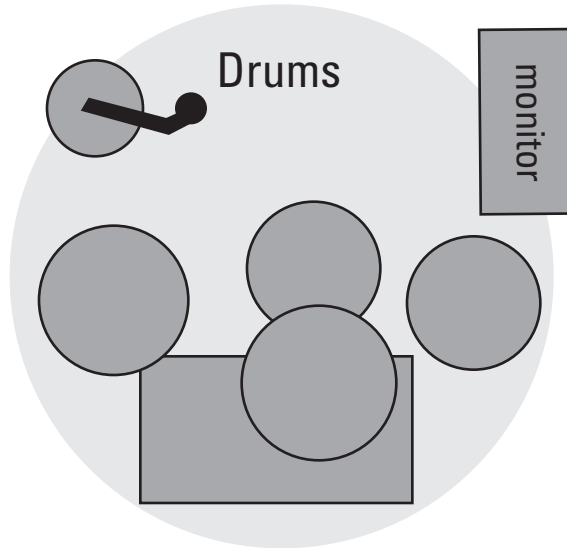

# Rosie Flores Stage Plot

## Input List

1. Rosie Vocal Mic
2. Bass Vocal Mic
3. Drum Vocal Mic
4. Guitar Amp Mic
5. Bass DI
6. Kick Drum Mic
7. Snare Mic
8. Tom Mic 1
9. Tom Mic 2
10. Overhead Drum Mic L
12. Overhead Drum Mic R

## Monitor List

1. Rosie Monitor
2. Bass Monitor
3. Drum Monitor